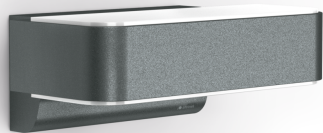

Sensor-switched LED outdoor light

L 810 SC

Anthracite

EAN 4007841 065706

Article number 065706

Circuit diagram Bluetooth